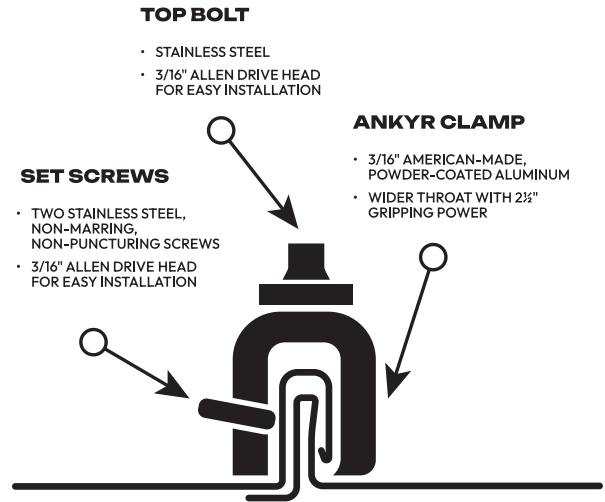

Protect your gutters and landscape while enjoying a distinctive, stylish roof.

ORDER YOUR SNOW GUARDS TODAY.

 **Grandura**

**FINISH YOUR ROOF WITH
A GRANDURA FLOURISH.**

Grandura.com

GRANDURA SNOW GUARDS COME PAIRED WITH ANKYR CLAMPS FOR SUPERIOR FIT AND PERFORMANCE.

- Fits nearly all Snap-lock standing seam profiles
- Engineered to hold 800+ pounds each
- Saves time with self-leveling design
- Requires only one installation tool for the top bolt and set screws
- Comes with a lifetime warranty